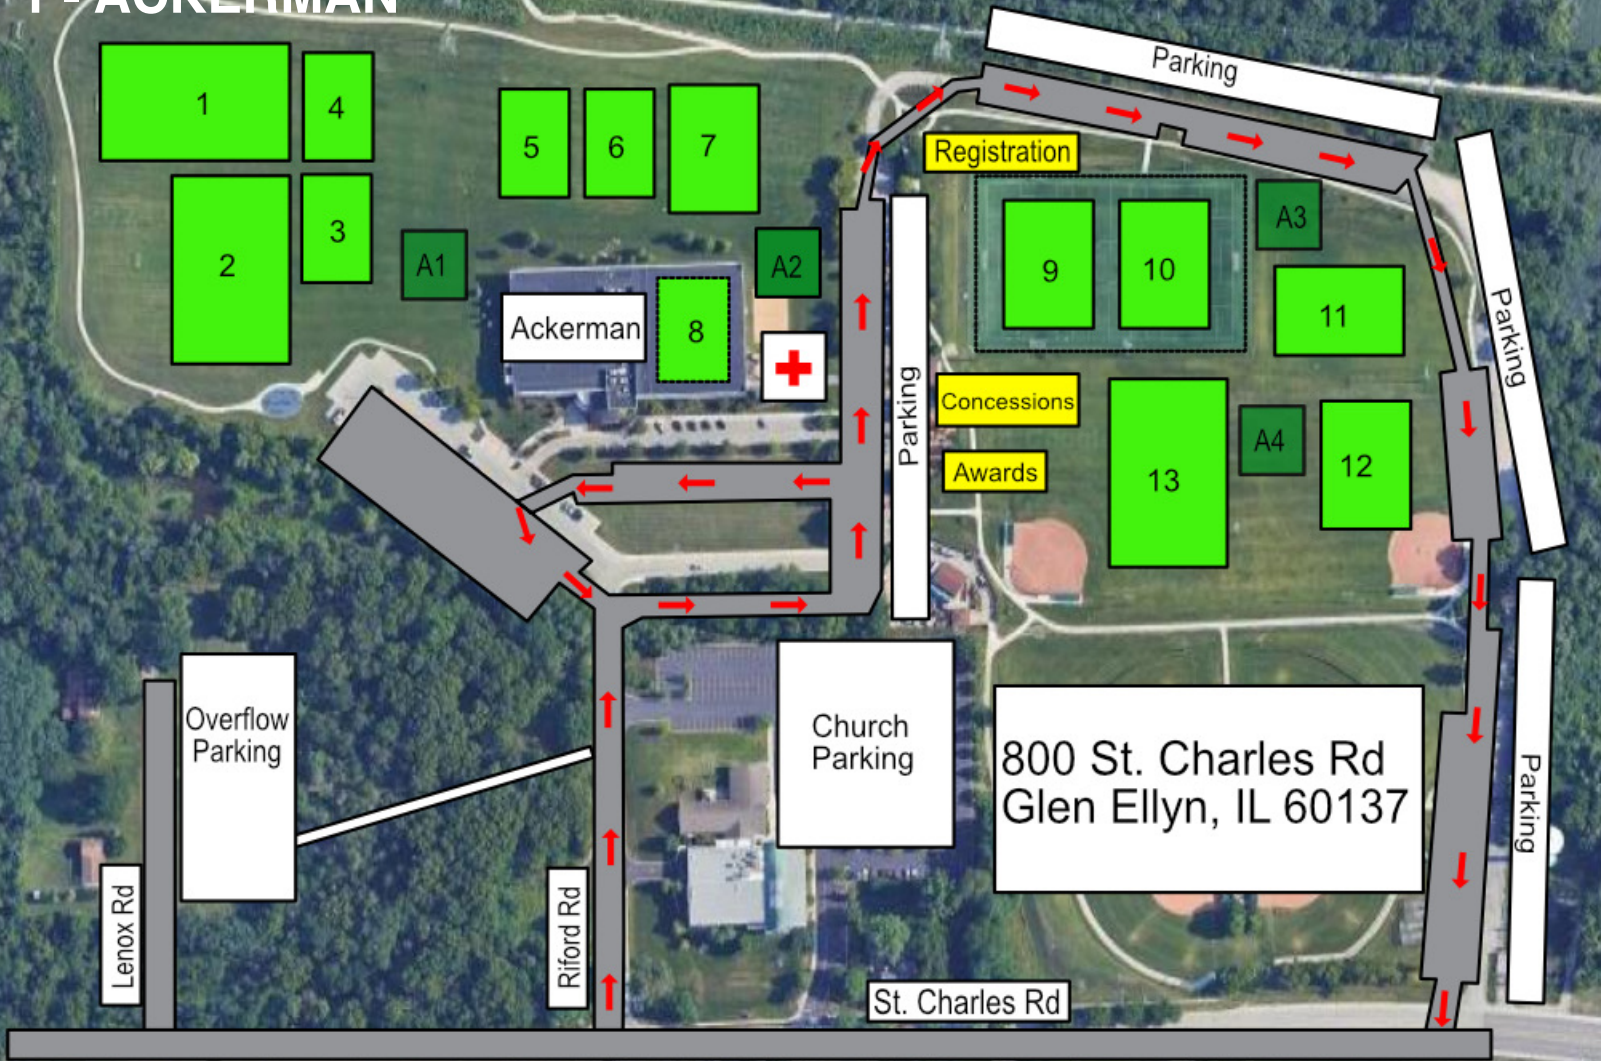

Glen Ellyn Fall Classic
Field Maps
2024

1 – Ackerman

2 – Hadley Field

3 – Glenbard West - Turf

1 - ACKERMAN

2 - HADLEY

Hadley Field

A1

Glencoe St

240 Hawthorne Blvd,
Glen Ellyn, IL 60137

Parking

3 - GLENBARD WEST

N Ellyn Ave

Crescent Blvd

Parking

Glenbard West
Turf